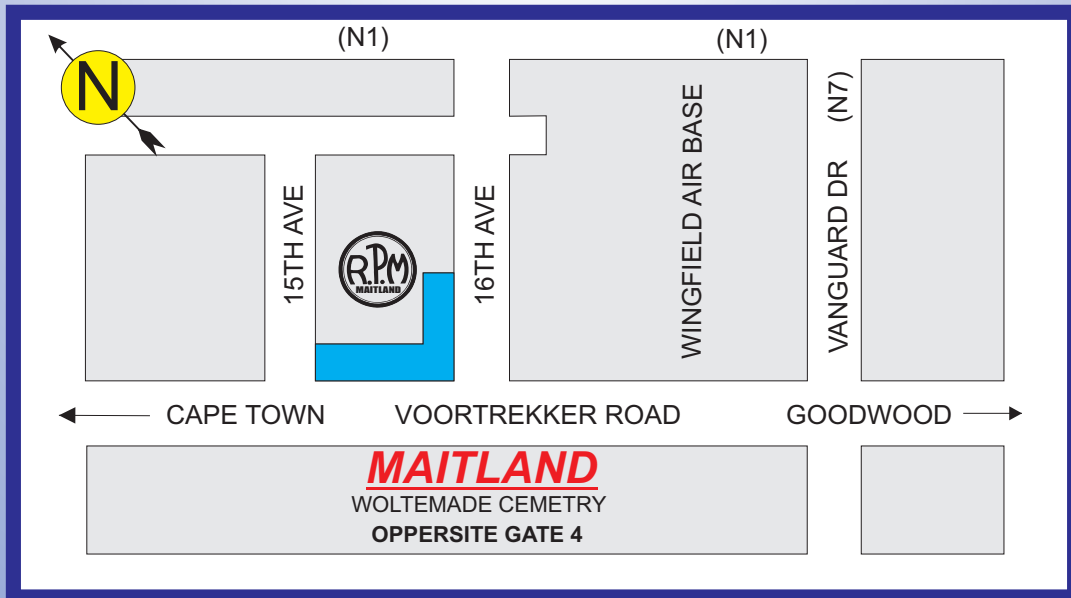

SHOWROOM SALES: CNR OF 15TH AVE & AND VOORTREKKER ROAD MAITLAND
TEL:021 593 2110
FAX:021 593 4535

FACTORY MANUFACTURING: CNR OF 16TH AVE & VOORTREKKER ROAD MAITLAND
(CUSTOM MADE PRODUCTS) TEL:021 593 8134
FAX:021 593 8981

EMAIL US AT: info@rpm.co.za
OR VISIT OUR WEBSITE: www.rpm.co.za